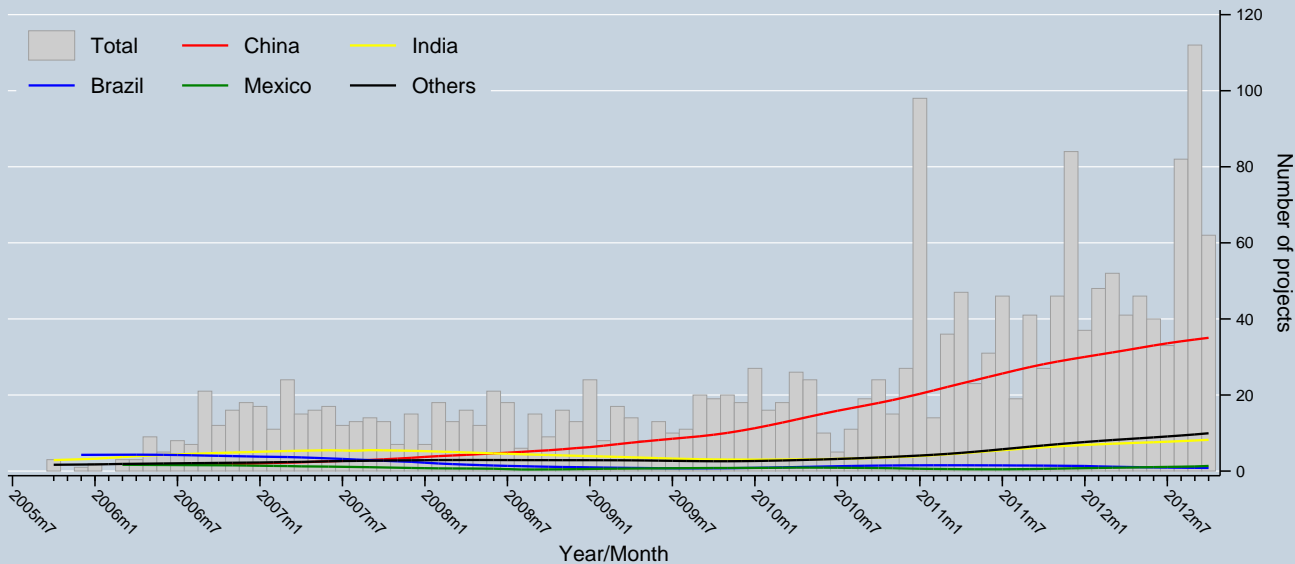

Trend of projects issued and issuing for the first time by Host Party

Data as of 31 October 2012
Source: UNFCCC

Notes: Trends are locally weighted regressions at a bandwidth of 0.50