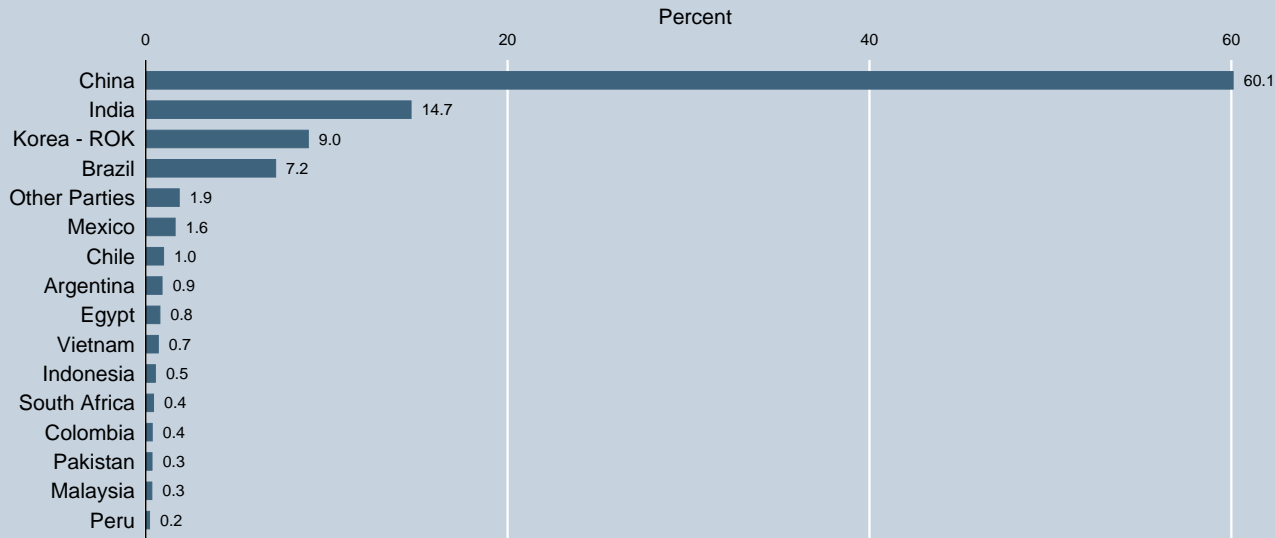

Distribution of CERs issued by Host Party

Total number of CERs issued: 1036301568

Data as of 31 October 2012
Source: UNFCCC