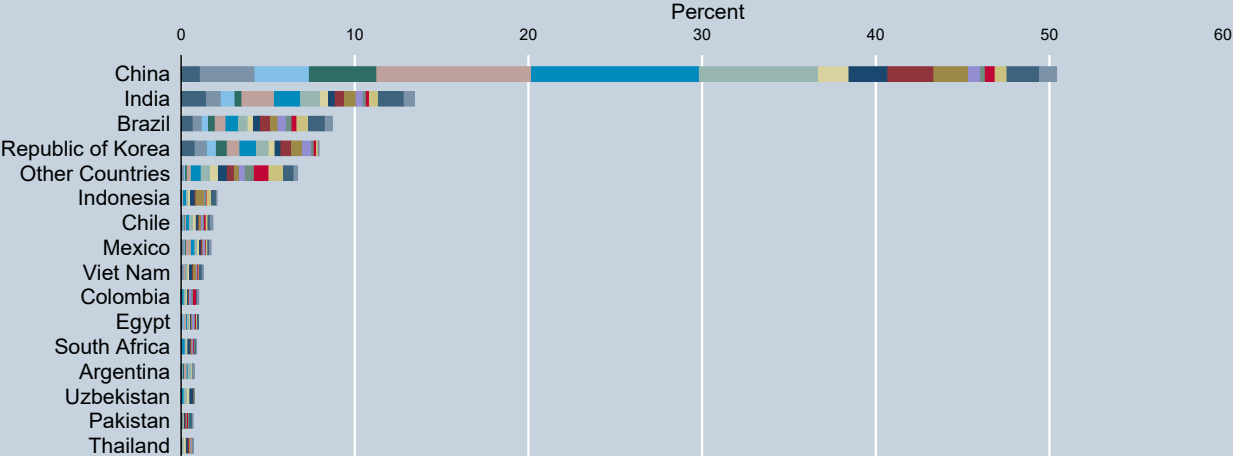

Distribution of CERs issued by Host Party

Total number of CERs issued: 2,357,888,134