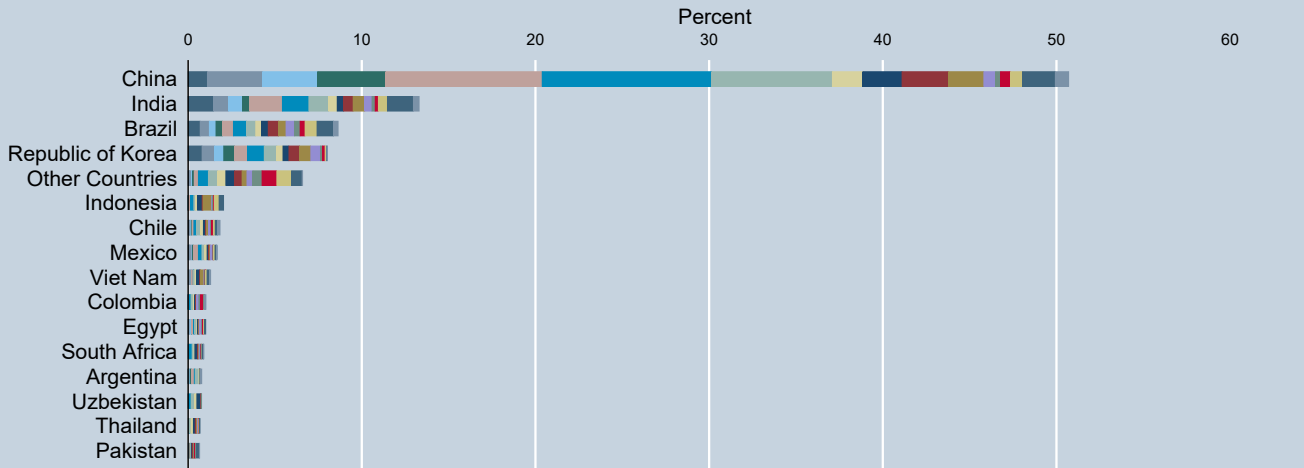

Distribution of CERs issued by Host Party

Total number of CERs issued: 2,333,672,219

Year of date of issuance
Data as of 31 May 2023
Source: UNFCCC