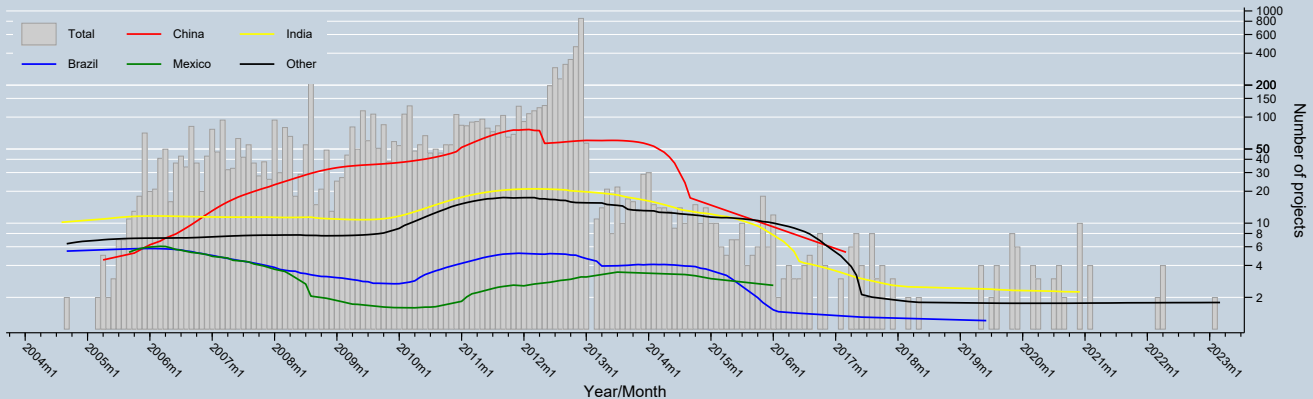

Trend of projects starting the registration process by Host Party

Data as of 30 Apr 2023
Source: UNFCCC

Notes:

- Trend is a locally weighted regression at a bandwidth of 0.50
- Logarithmic scale has been applied