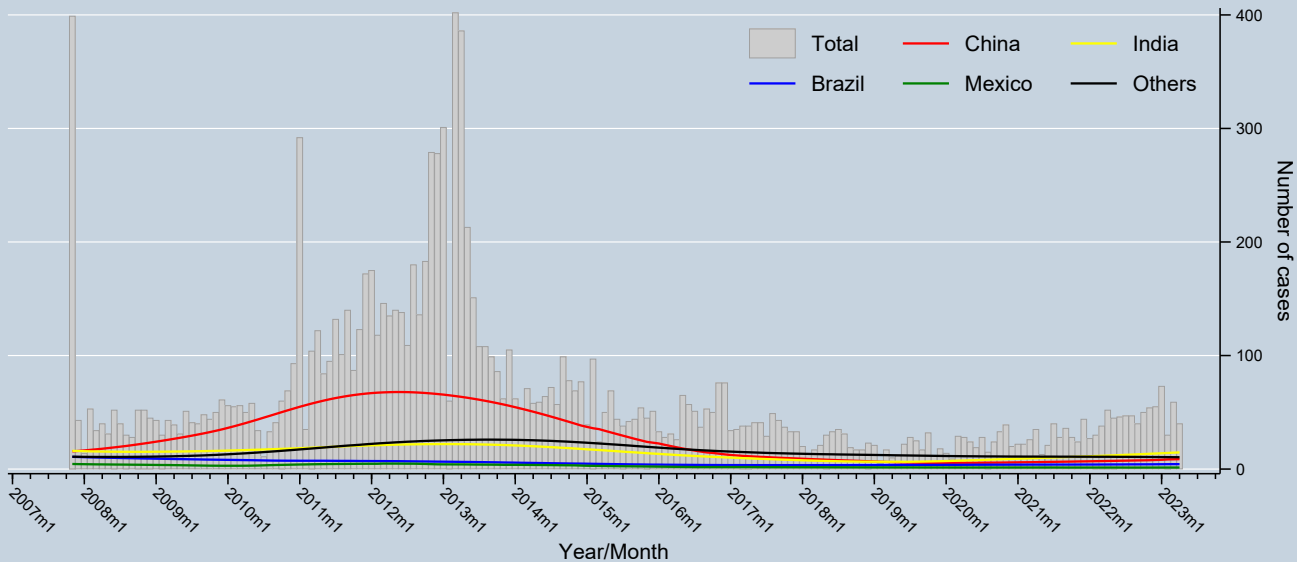

Trend of issued and issuing cases by Host Party

Data as of 30 Apr 2023
Source: UNFCCC

Notes: Trends are locally weighted regressions at a bandwidth of 0.50