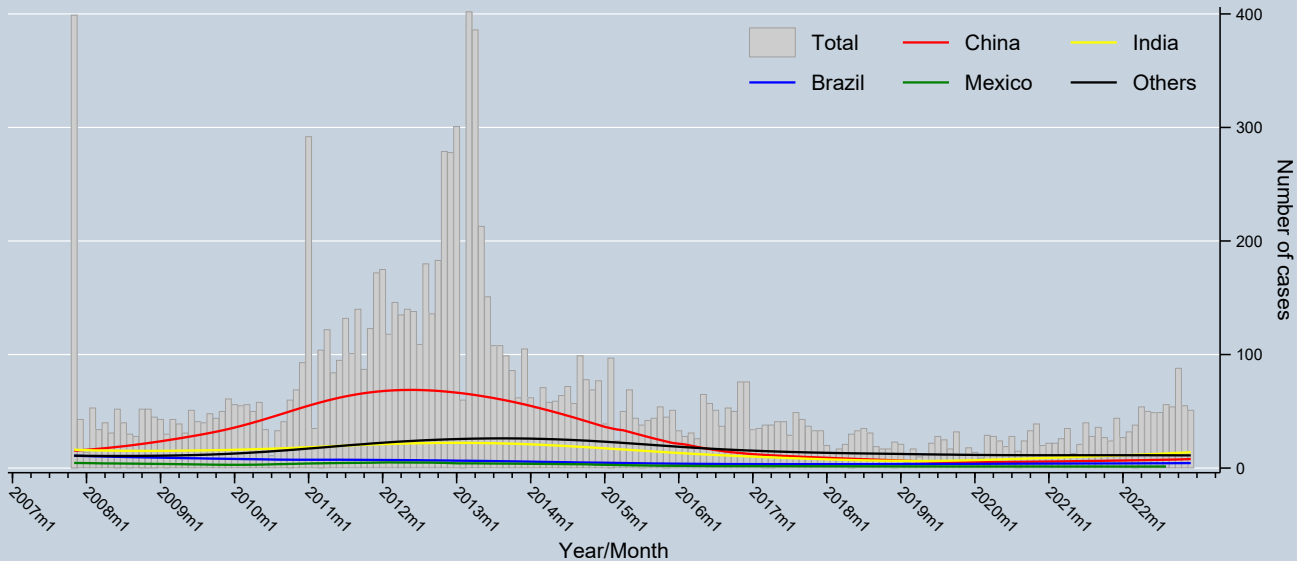

Trend of issued and issuing cases by Host Party

Data as of 31 Dec 2022
Source: UNFCCC

Notes: Trends are locally weighted regressions at a bandwidth of 0.50