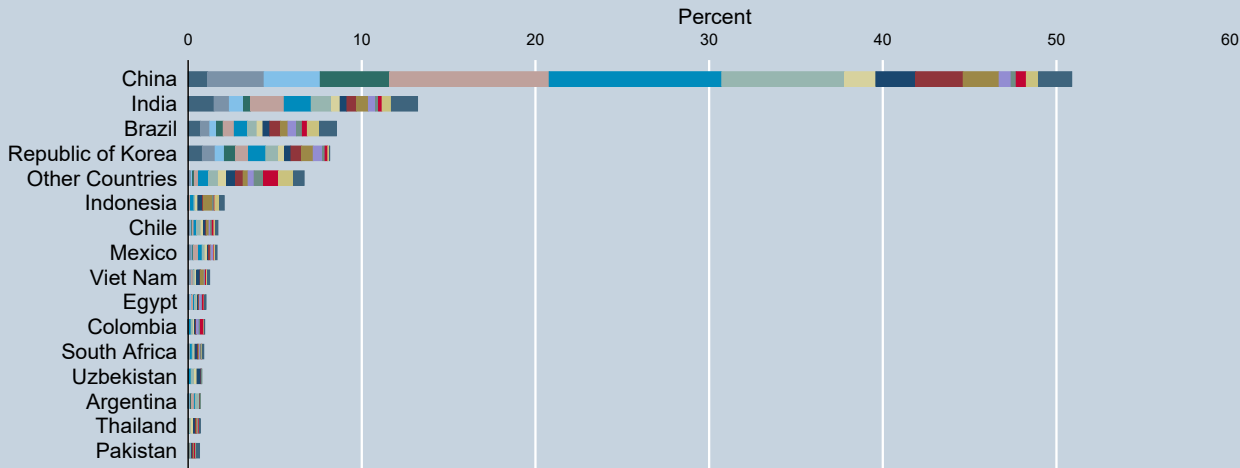

Distribution of CERs issued by Host Party

Total number of CERs issued: 2,288,609,050

Year of date of issuance
Data as of 31 Dec 2022
Source: UNFCCC