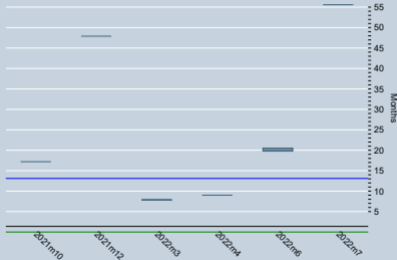

Average time taken from validation to request for registration

13.1 months is the median over the last 12 months (blue line)

0 months is the median over the last 6 months (green line)

Data as of 31 Oct 2022

Source: UNFCCC

Boxes: 75th percentile (upper hinge), median (centre line), 25th percentile (lower hinge); Whiskers: Adjacent values; Crosses: Outliers