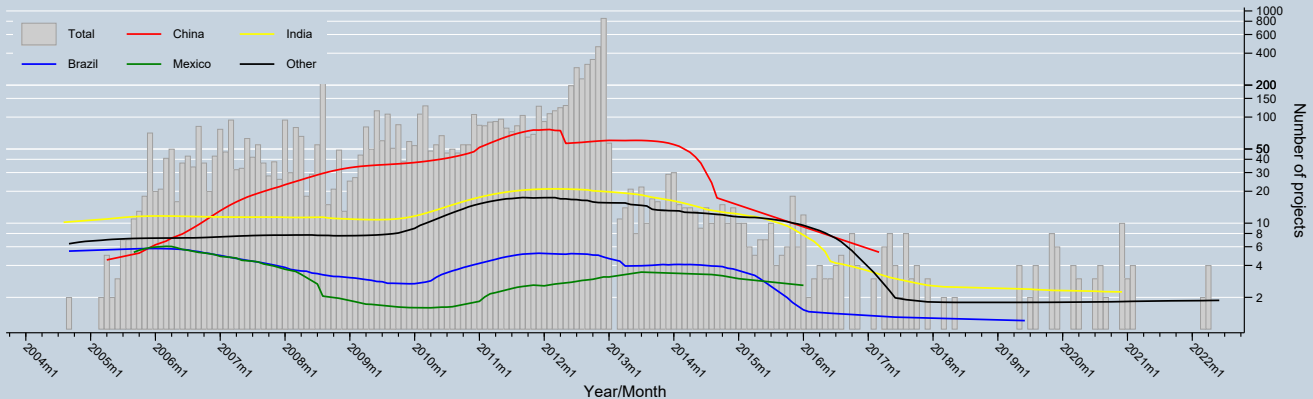

Trend of projects starting the registration process by Host Party

Data as of 31 Oct 2022
Source: UNFCCC

Notes:
- Trend is a locally weighted regression at a bandwidth of 0.50
- Logarithmic scale has been applied