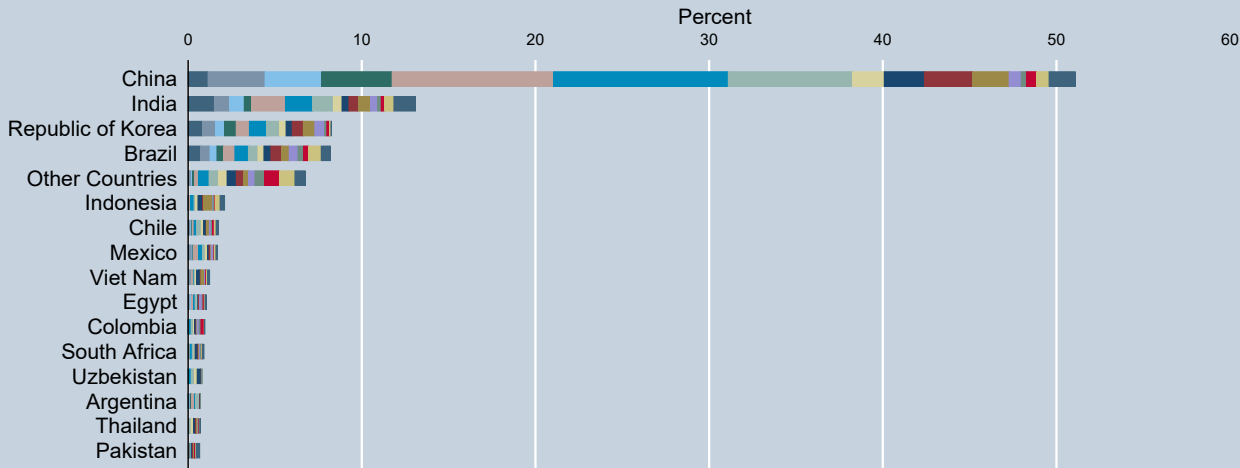

Distribution of CERs issued by Host Party

Total number of CERs issued: 2,260,760,518

Year of date of issuance
Data as of 31 Oct 2022
Source: UNFCCC