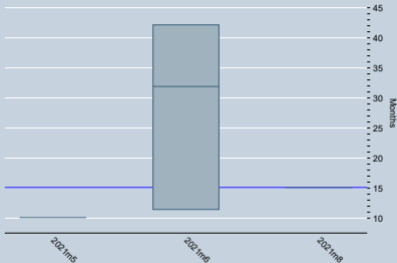

Average time taken from validation to request for registration

15.1 months is the median over the last 12 months (blue line)

0 months is the median over the last 6 months (green line)

Data as of 30 Apr 2022

Source: UNFCCC

Boxes: 75th percentile (upper hinge), median (centre line), 25th percentile (lower hinge); Whiskers: Adjacent values; Crosses: Outliers