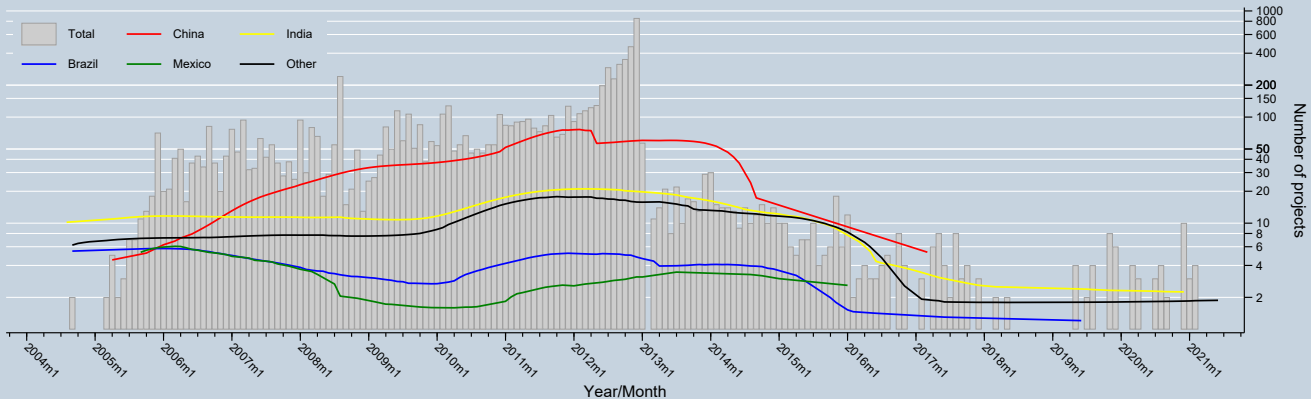

Trend of projects starting the registration process by Host Party

Data as of 30 Apr 2022
Source: UNFCCC

Notes:
- Trend is a locally weighted regression at a bandwidth of 0.50
- Logarithmic scale has been applied