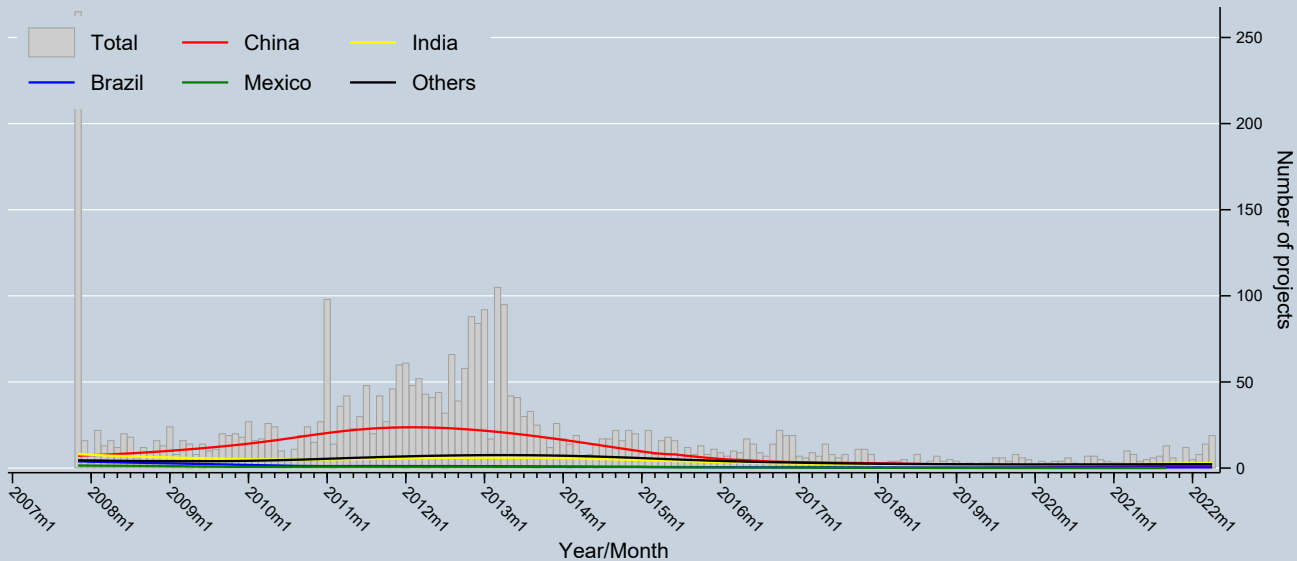

Trend of projects issued and issuing for the first time by Host Party

Data as of 30 Apr 2022
Source: UNFCCC

Notes: Trends are locally weighted regressions at a bandwidth of 0.50