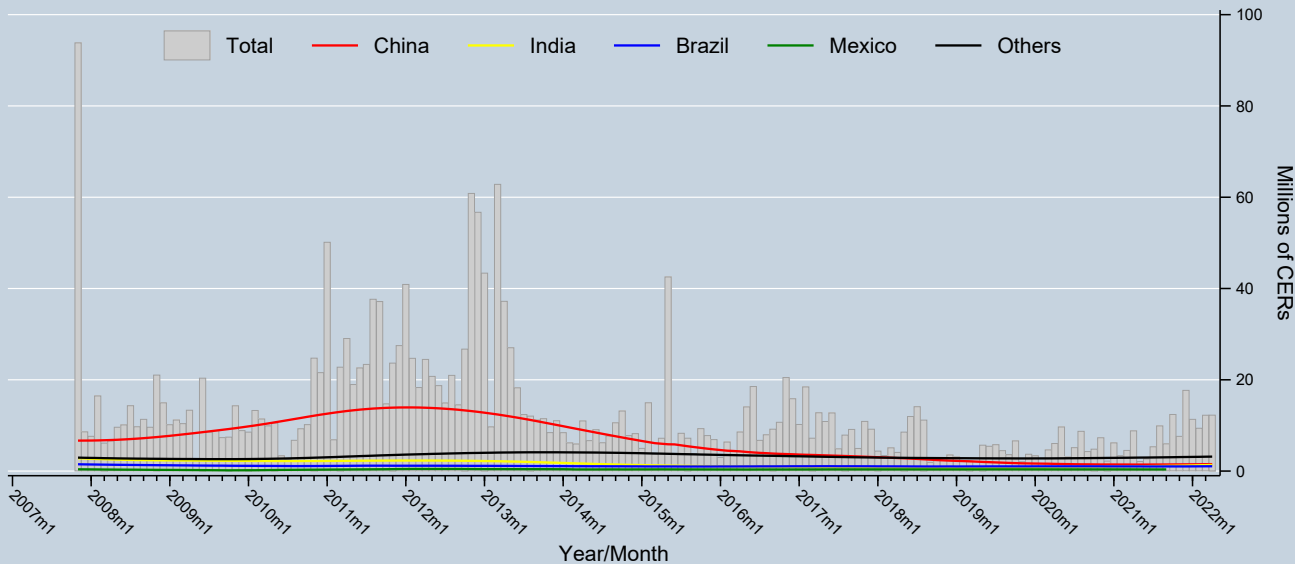

Trend of CERs issued and issuing by Host Party

Data as of 30 Apr 2022
Source: UNFCCC

Notes: Trends are locally weighted regressions at a bandwidth of 0.50