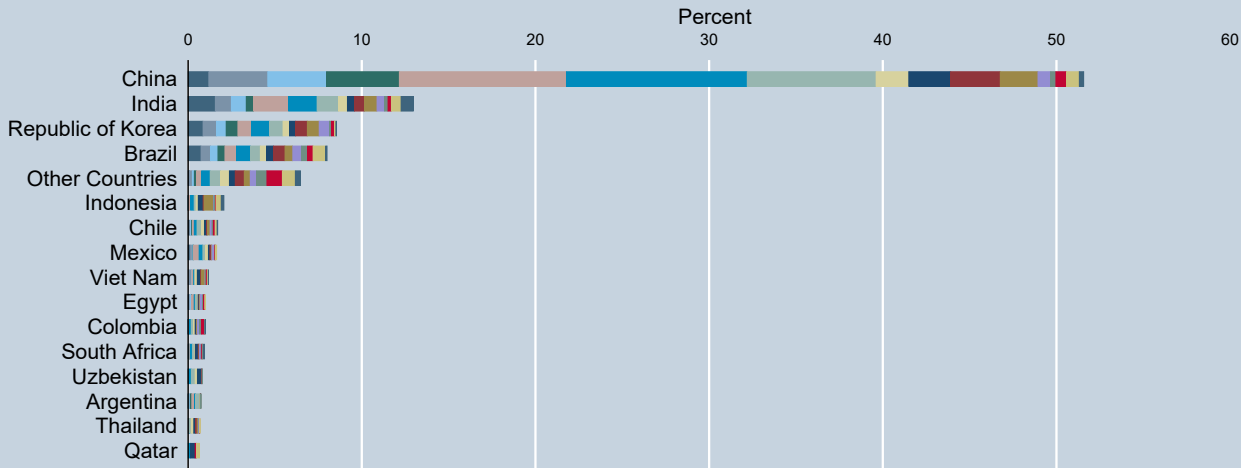

Distribution of CERs issued by Host Party

Total number of CERs issued: 2,184,026,700

Year of date of issuance
Data as of 30 Apr 2022
Source: UNFCCC