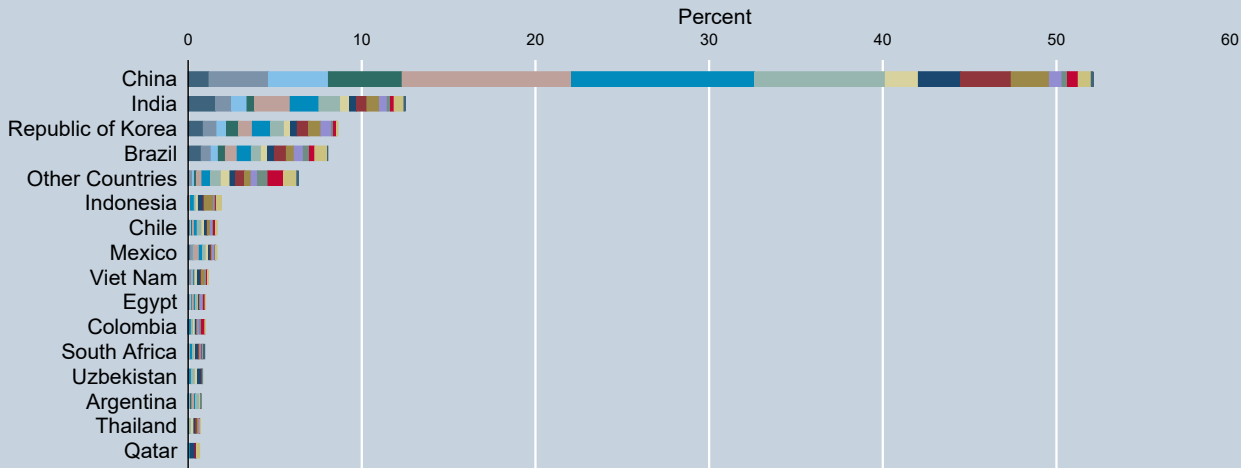

Distribution of CERs issued by Host Party

Total number of CERs issued: 2,155,186,823

Year of date of issuance
Data as of 31 Jan 2022
Source: UNFCCC