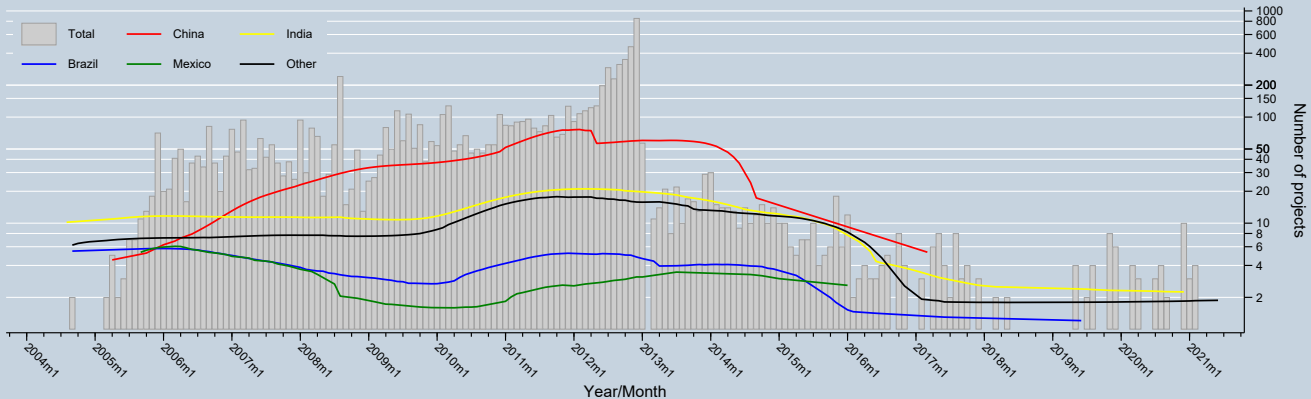

Trend of projects starting the registration process by Host Party

Data as of 31 Dec 2021
Source: UNFCCC

Notes:
- Trend is a locally weighted regression at a bandwidth of 0.50
- Logarithmic scale has been applied