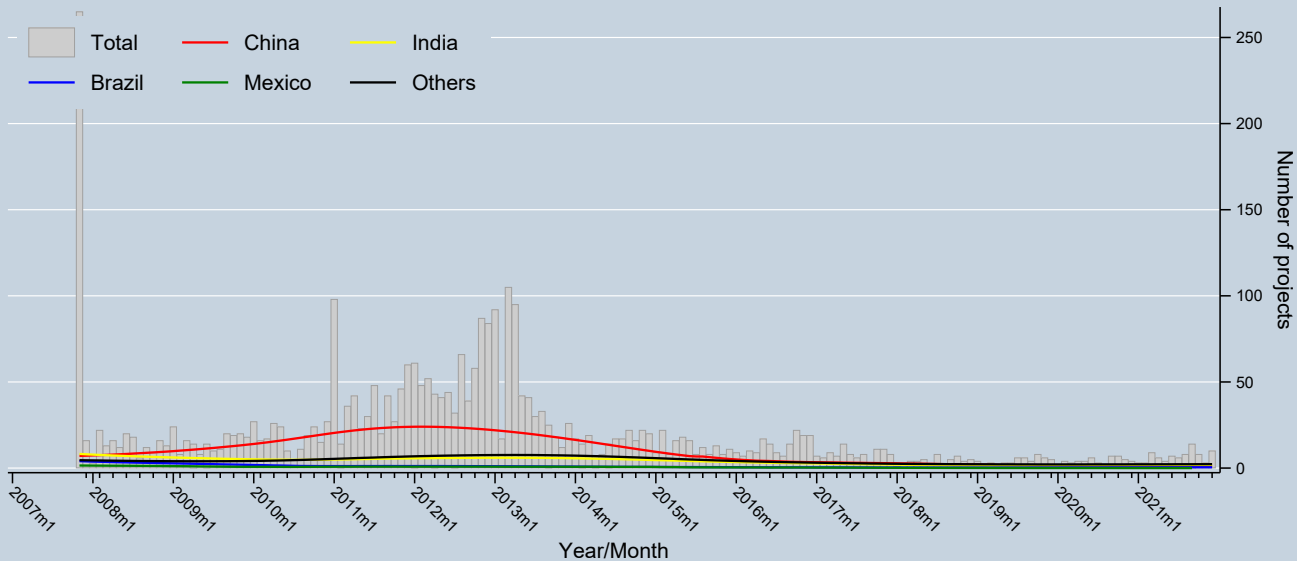

# Trend of projects issued and issuing for the first time by Host Party

Data as of 31 Dec 2021  
Source: UNFCCC

Notes: Trends are locally weighted regressions at a bandwidth of 0.50