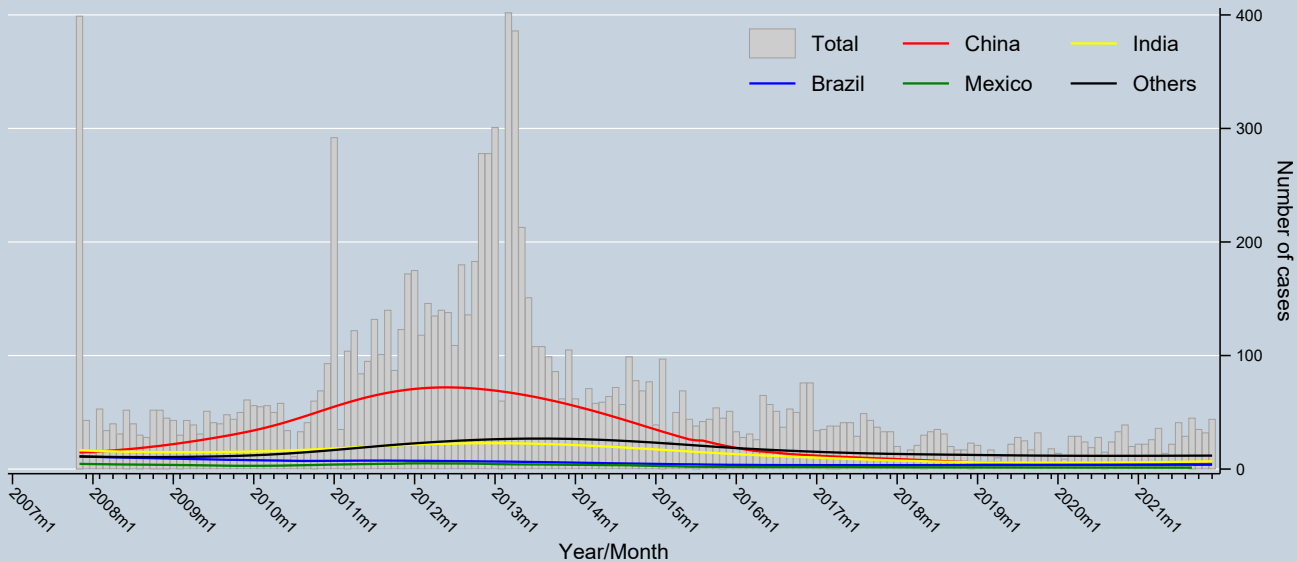

Trend of issued and issuing cases by Host Party

Data as of 31 Dec 2021
Source: UNFCCC

Notes: Trends are locally weighted regressions at a bandwidth of 0.50