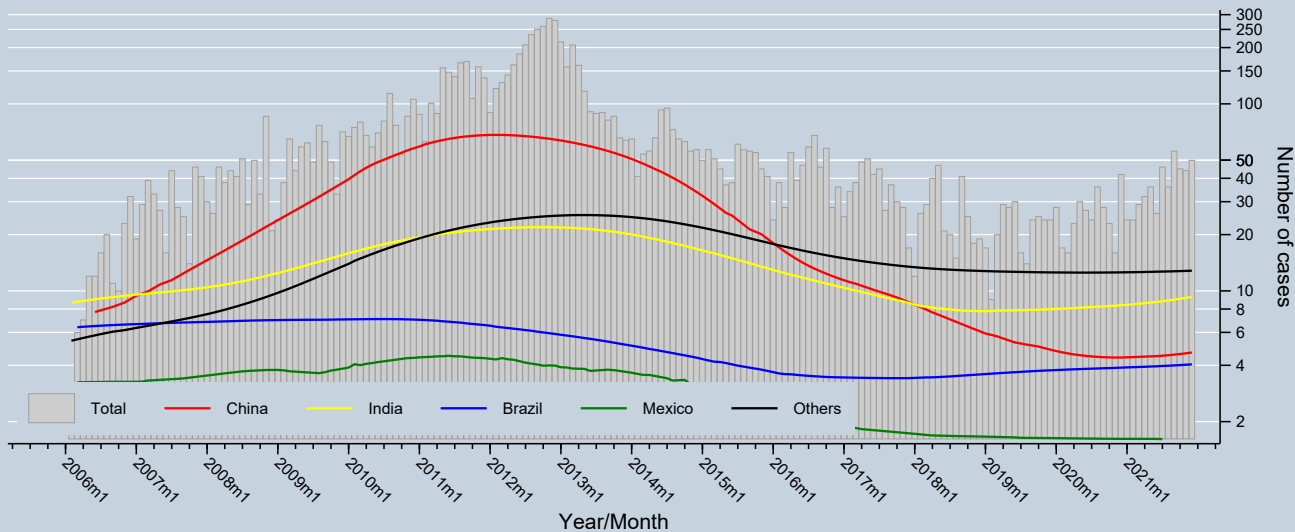

Trend of cases starting the issuance process by Host Party

Data as of 31 Dec 2021
Source: UNFCCC

Notes:
 - Trend is a locally weighted regression at a bandwidth of 0.50
 - Logarithmic scale has been applied