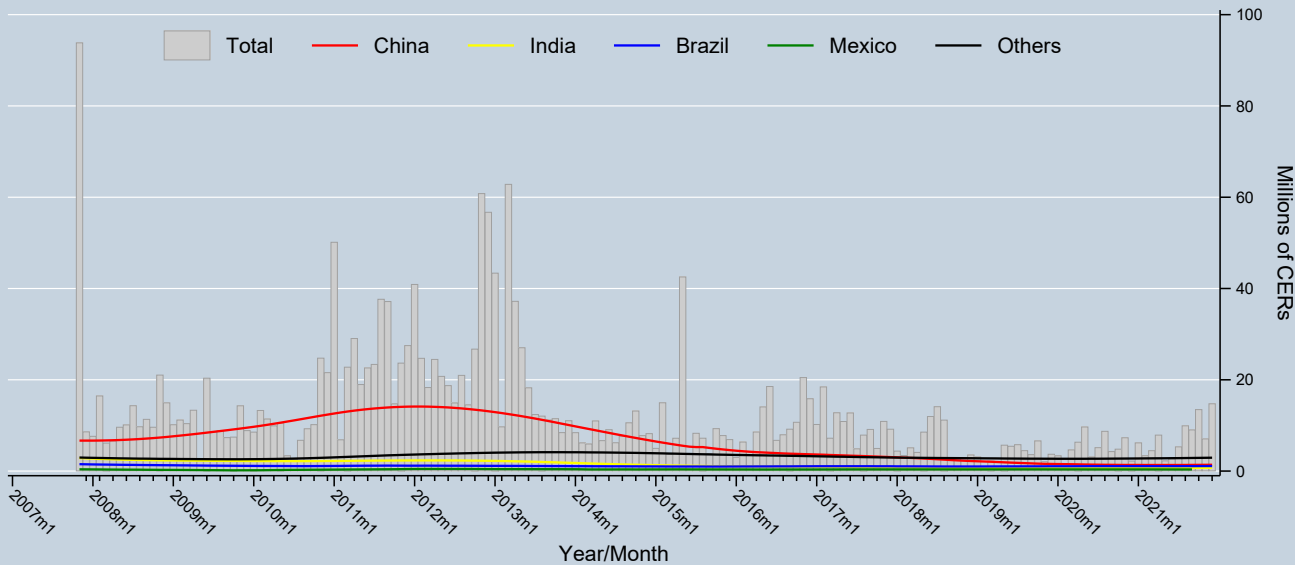

Trend of CERs issued and issuing by Host Party

Data as of 31 Dec 2021
Source: UNFCCC

Notes: Trends are locally weighted regressions at a bandwidth of 0.50