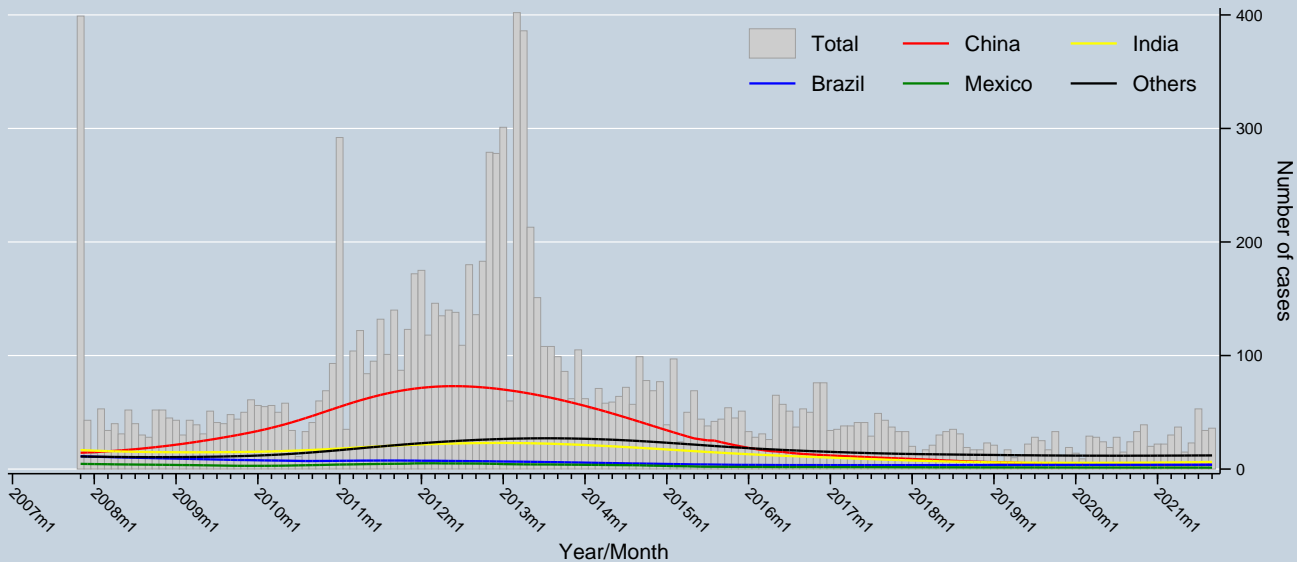

# Trend of issued and issuing cases by Host Party

Data as of 30 Sep 2021  
Source: UNFCCC

Notes: Trends are locally weighted regressions at a bandwidth of 0.50