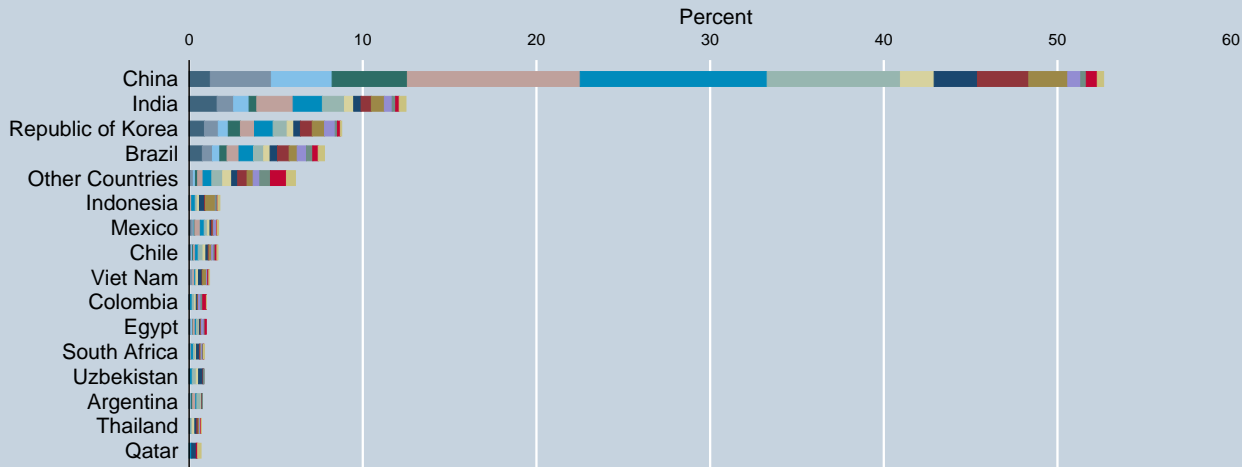

# Distribution of CERs issued by Host Party

Total number of CERs issued: 2,112,085,733

Year of date of issuance  
Data as of 30 Sep 2021  
Source: UNFCCC