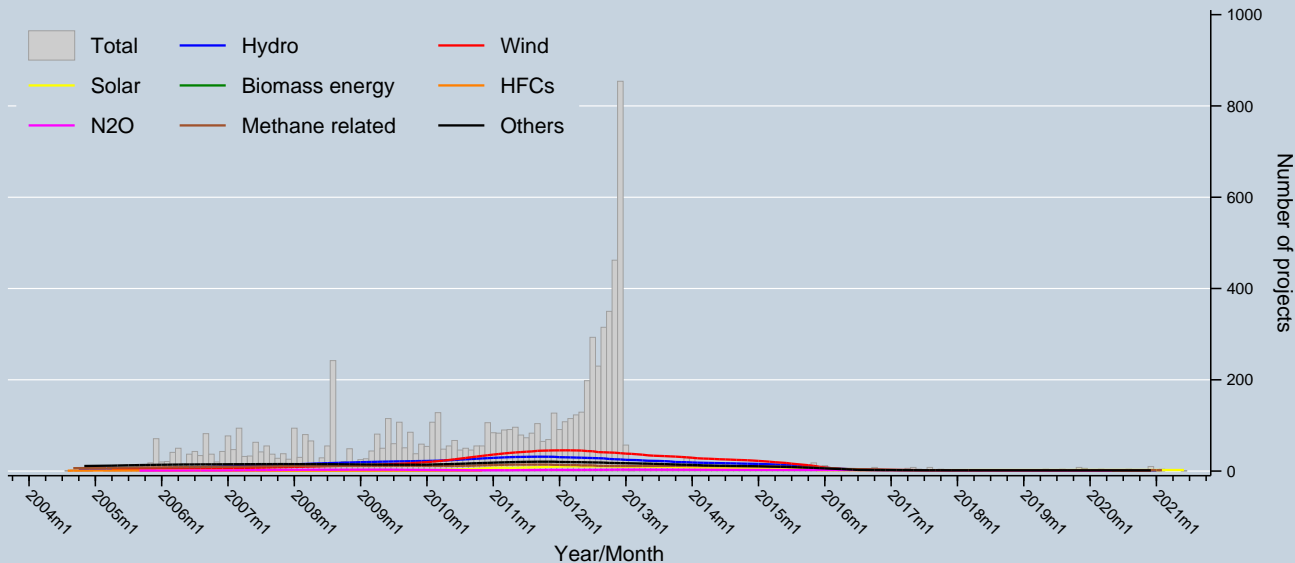

Trend of types of projects starting the registration process

Data as of 31 Aug 2021
Source: UNFCCC & UNEP Risoe

Notes: Trends are locally weighted regressions at a bandwidth of 0.50