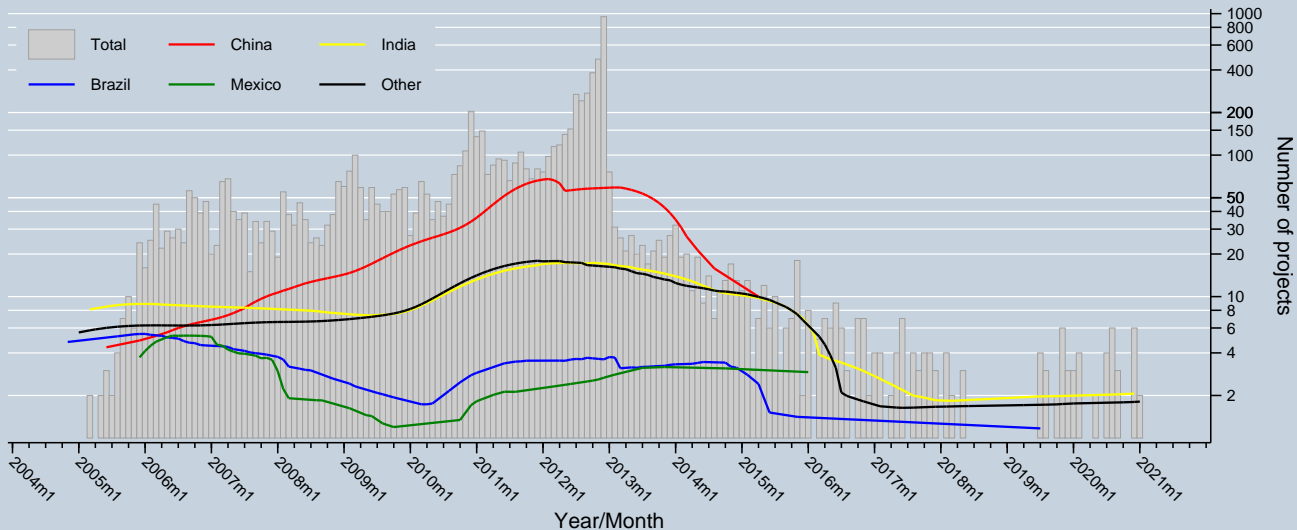

Trend of projects registered and registering by Host Party

Data as of 31 Aug 2021
Source: UNFCCC

Notes:
 - Trend is a locally weighted regression at a bandwidth of 0.50
 - Logarithmic scale has been applied