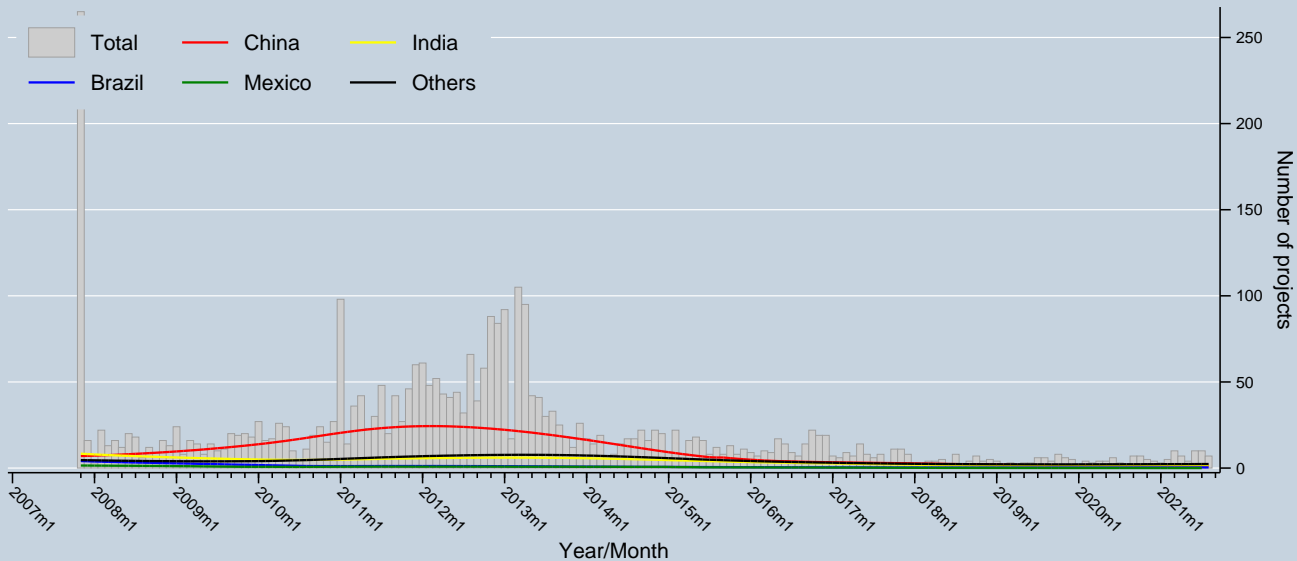

Trend of projects issued and issuing for the first time by Host Party

Data as of 31 Aug 2021
Source: UNFCCC

Notes: Trends are locally weighted regressions at a bandwidth of 0.50