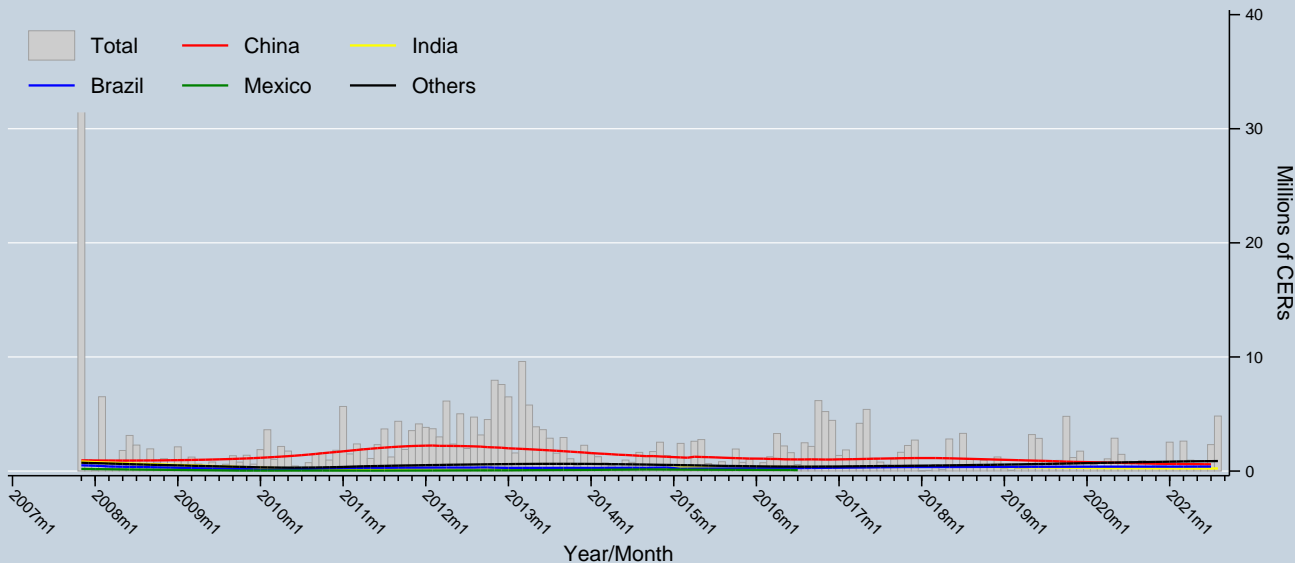

Trend of CERs issued and issuing for the first time by Host Party

Data as of 31 Aug 2021
Source: UNFCCC

Notes: Trends are locally weighted regressions at a bandwidth of 0.50