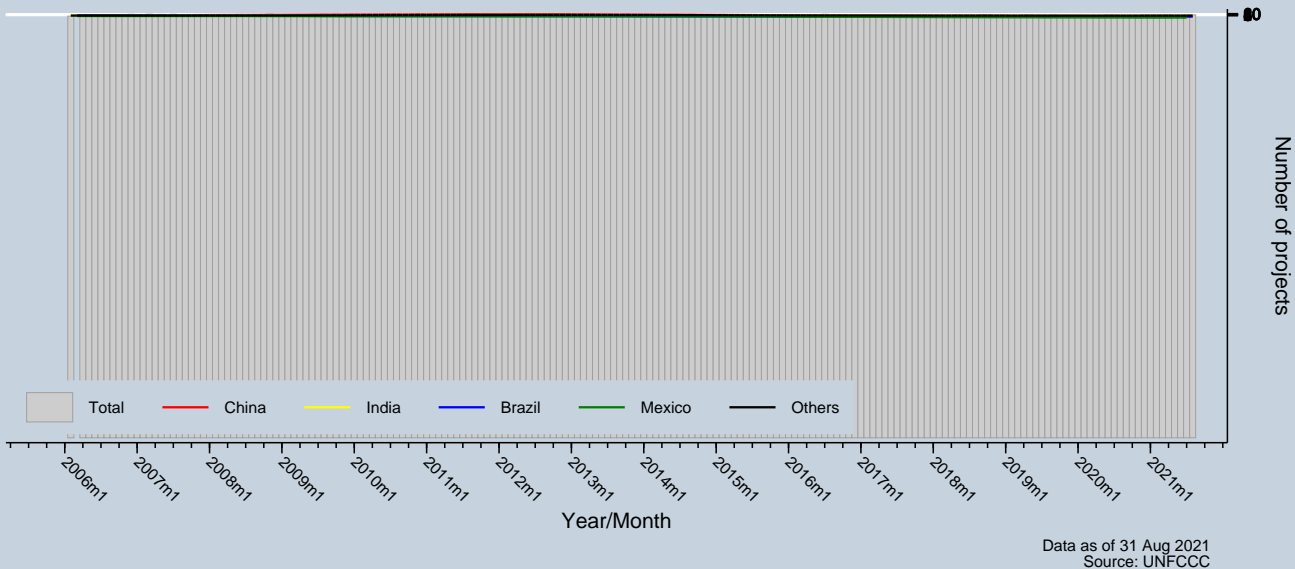

Trend of projects starting the issuance process for the first time by Host Party

Notes:

- Trend is a locally weighted regression at a bandwidth of 0.50
- Logarithmic scale has been applied