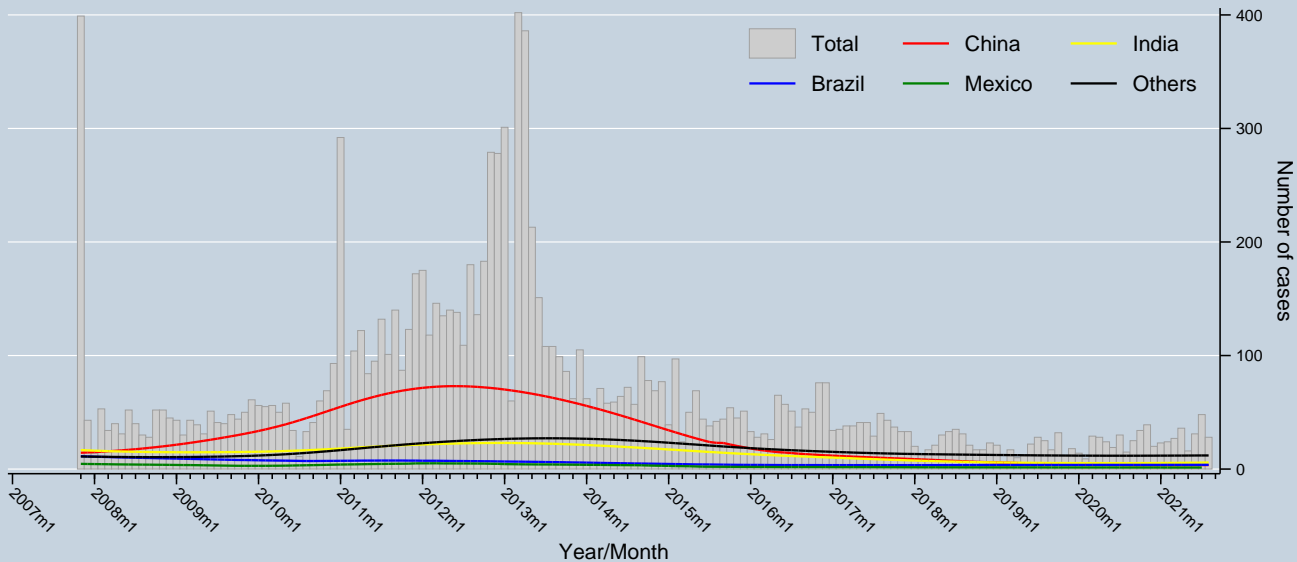

Trend of issued and issuing cases by Host Party

Data as of 31 Aug 2021
Source: UNFCCC

Notes: Trends are locally weighted regressions at a bandwidth of 0.50