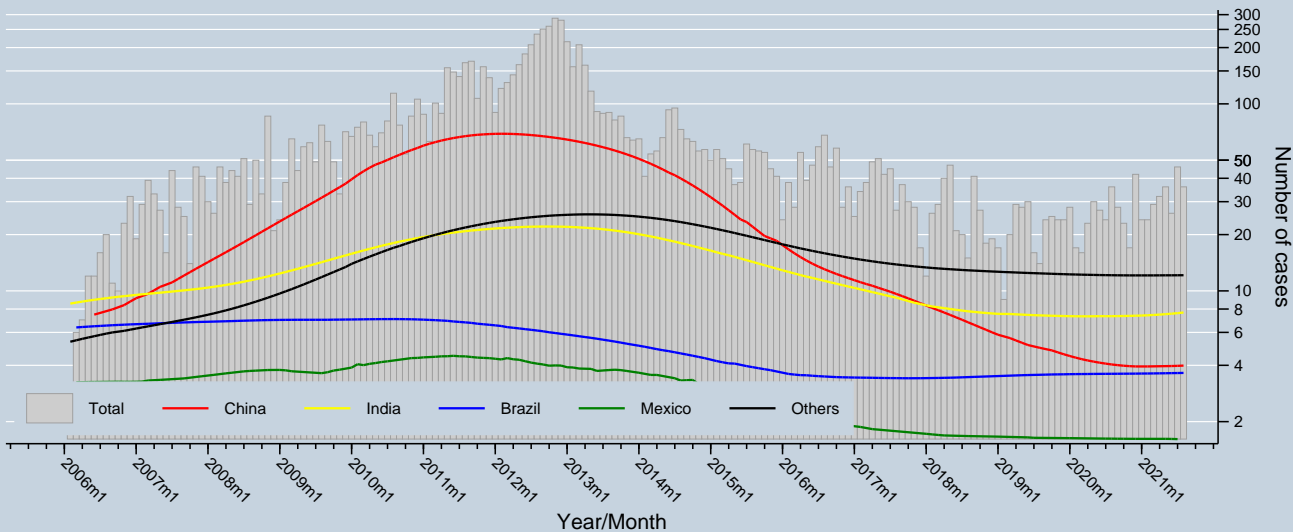

Trend of cases starting the issuance process by Host Party

Data as of 31 Aug 2021
Source: UNFCCC

Notes:
- Trend is a locally weighted regression at a bandwidth of 0.50
- Logarithmic scale has been applied