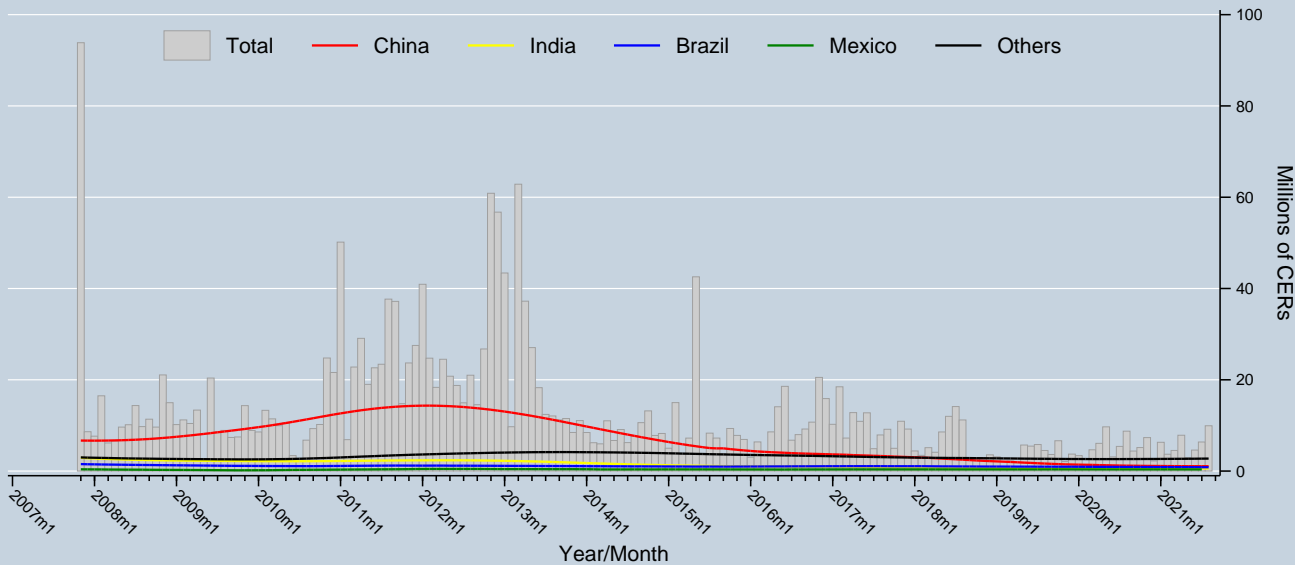

Trend of CERs issued and issuing by Host Party

Data as of 31 Aug 2021
Source: UNFCCC

Notes: Trends are locally weighted regressions at a bandwidth of 0.50