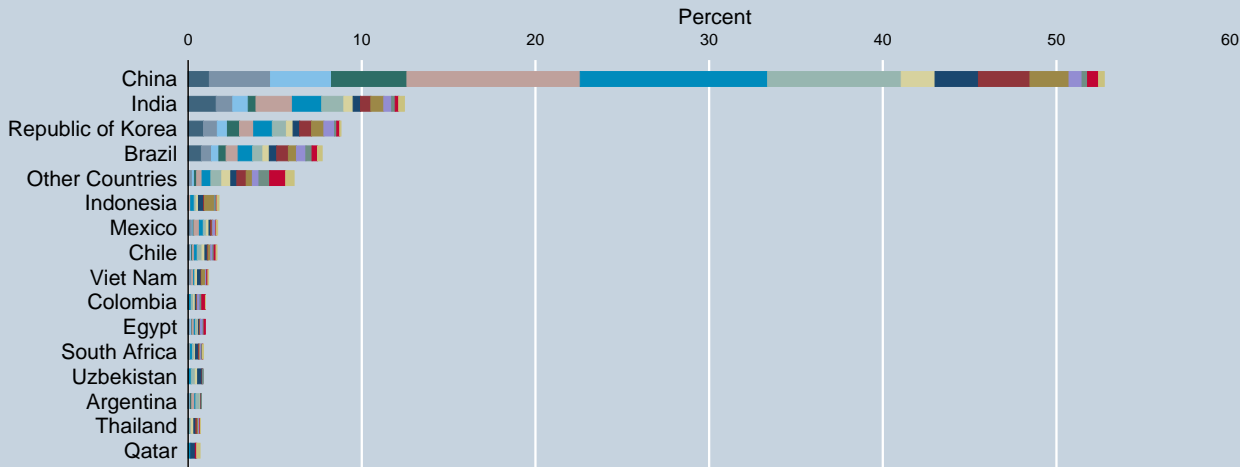

# Distribution of CERs issued by Host Party

Total number of CERs issued: 2,106,708,954

Year of date of issuance  
Data as of 31 Aug 2021  
Source: UNFCCC