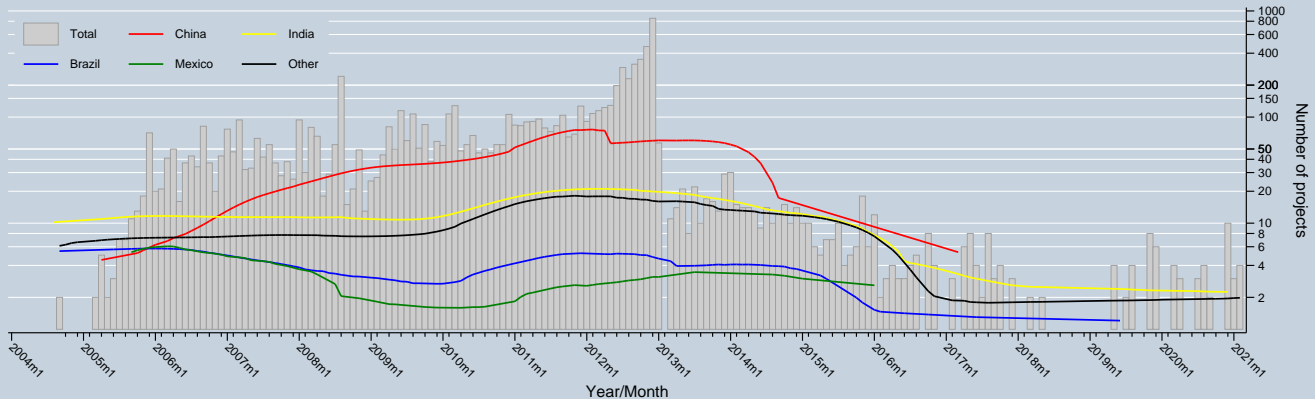

# Trend of projects starting the registration process by Host Party

Data as of 30 Jun 2021  
Source: UNFCCC

## Notes:

- Trend is a locally weighted regression at a bandwidth of 0.50
- Logarithmic scale has been applied