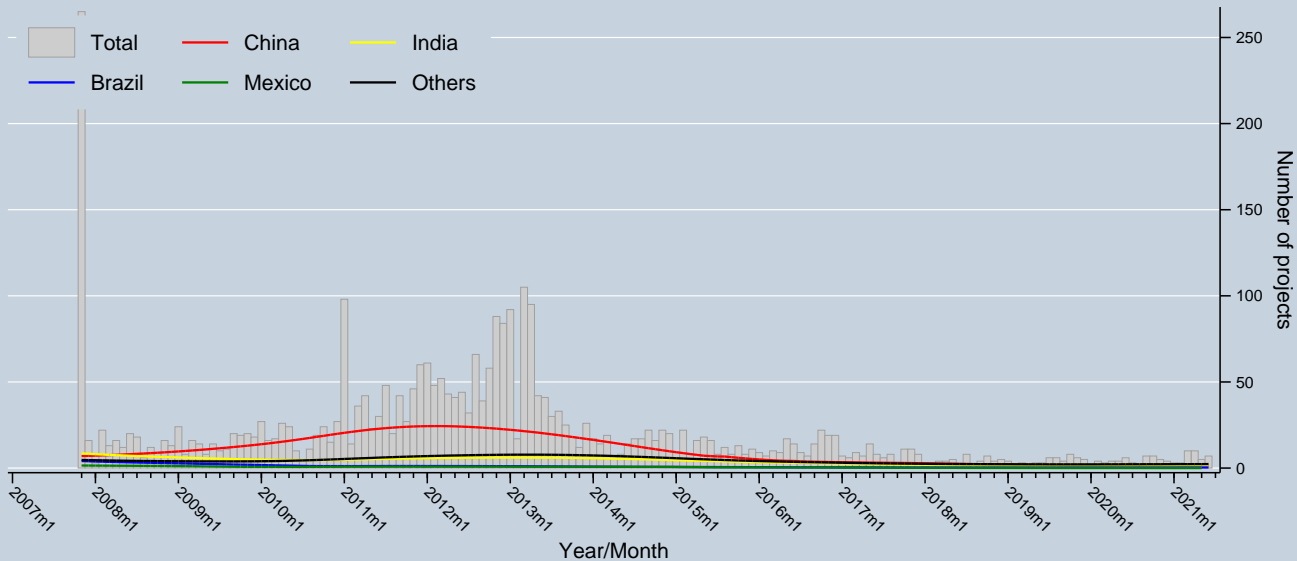

# Trend of projects issued and issuing for the first time by Host Party

Data as of 30 Jun 2021  
Source: UNFCCC

Notes: Trends are locally weighted regressions at a bandwidth of 0.50