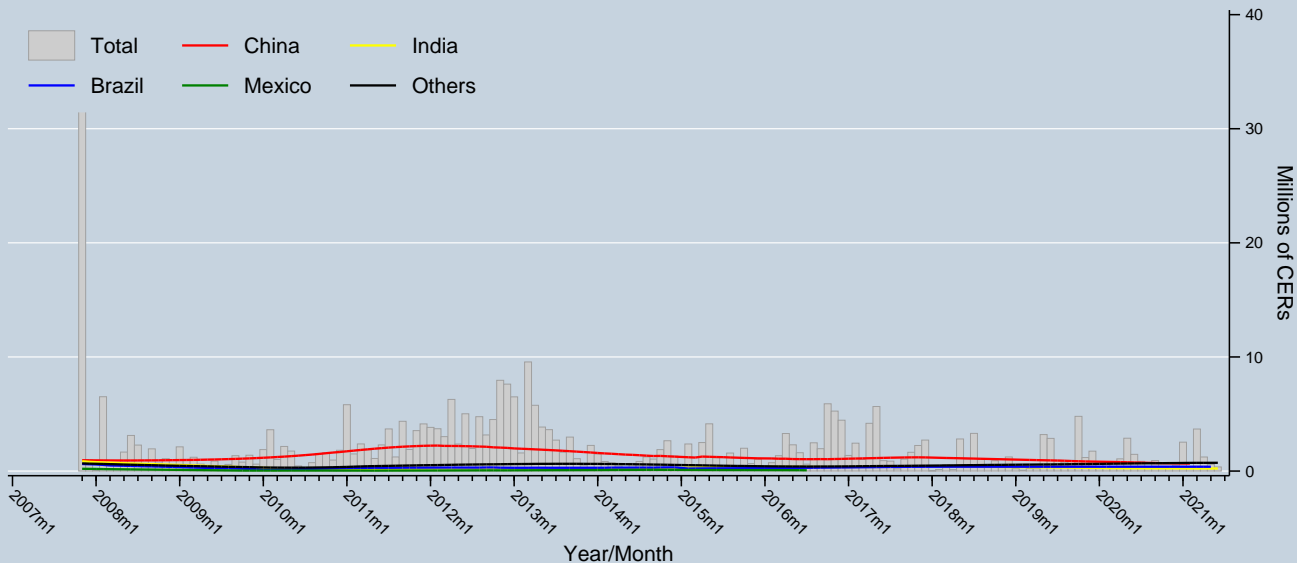

Trend of CERs issued and issuing for the first time by Host Party

Data as of 30 Jun 2021
Source: UNFCCC

Notes: Trends are locally weighted regressions at a bandwidth of 0.50