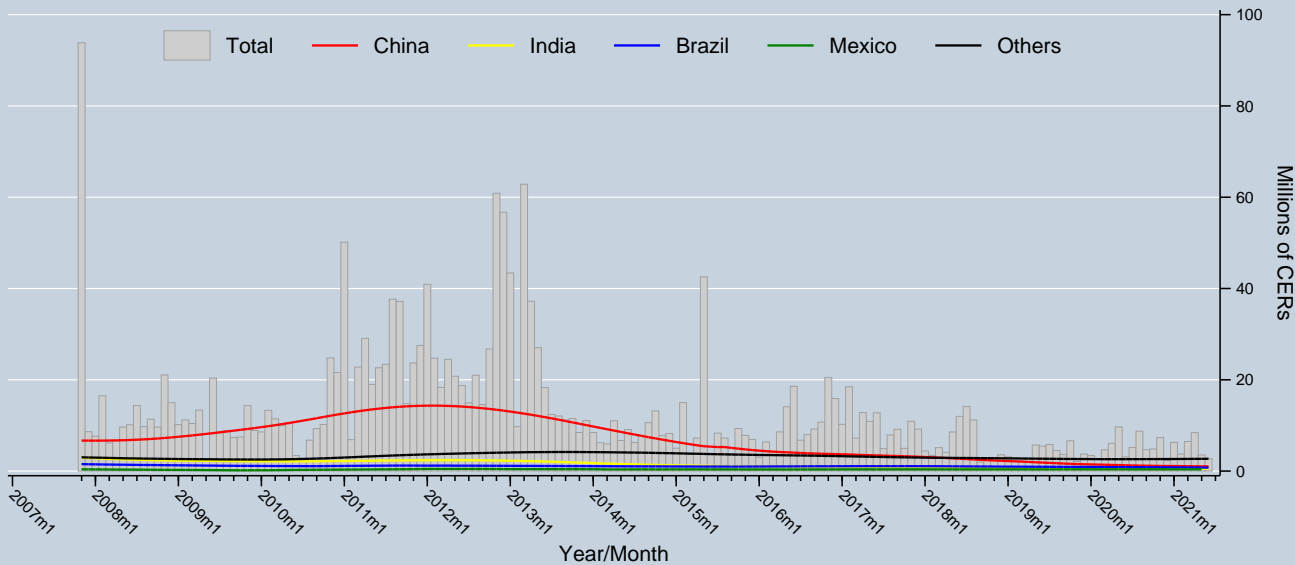

Trend of CERs issued and issuing by Host Party

Data as of 30 Jun 2021
Source: UNFCCC

Notes: Trends are locally weighted regressions at a bandwidth of 0.50