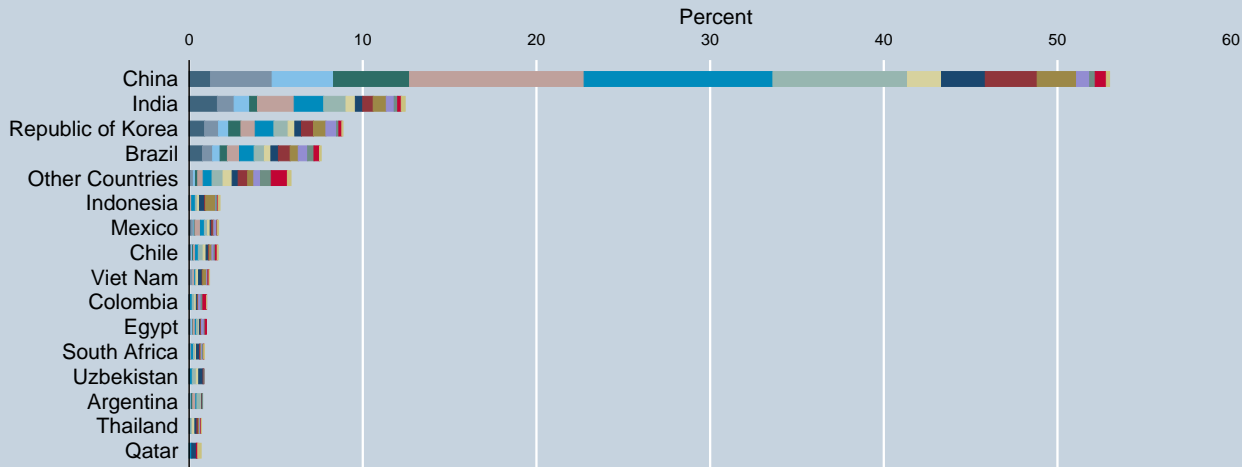

# Distribution of CERs issued by Host Party

Total number of CERs issued: 2,091,300,732

Year of date of issuance  
Data as of 30 Jun 2021  
Source: UNFCCC