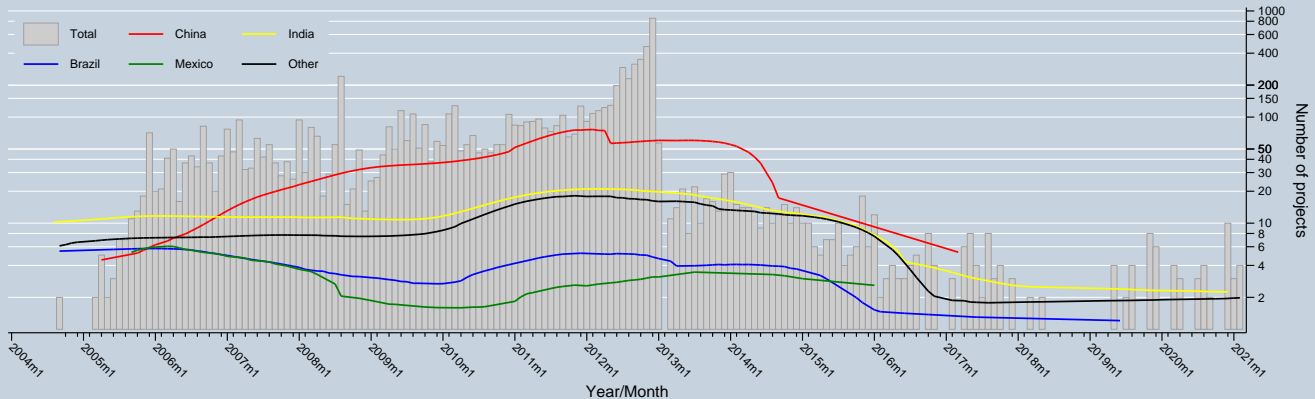

Trend of projects starting the registration process by Host Party

Data as of 31 May 2021
Source: UNFCCC

Notes:

- Trend is a locally weighted regression at a bandwidth of 0.50
- Logarithmic scale has been applied