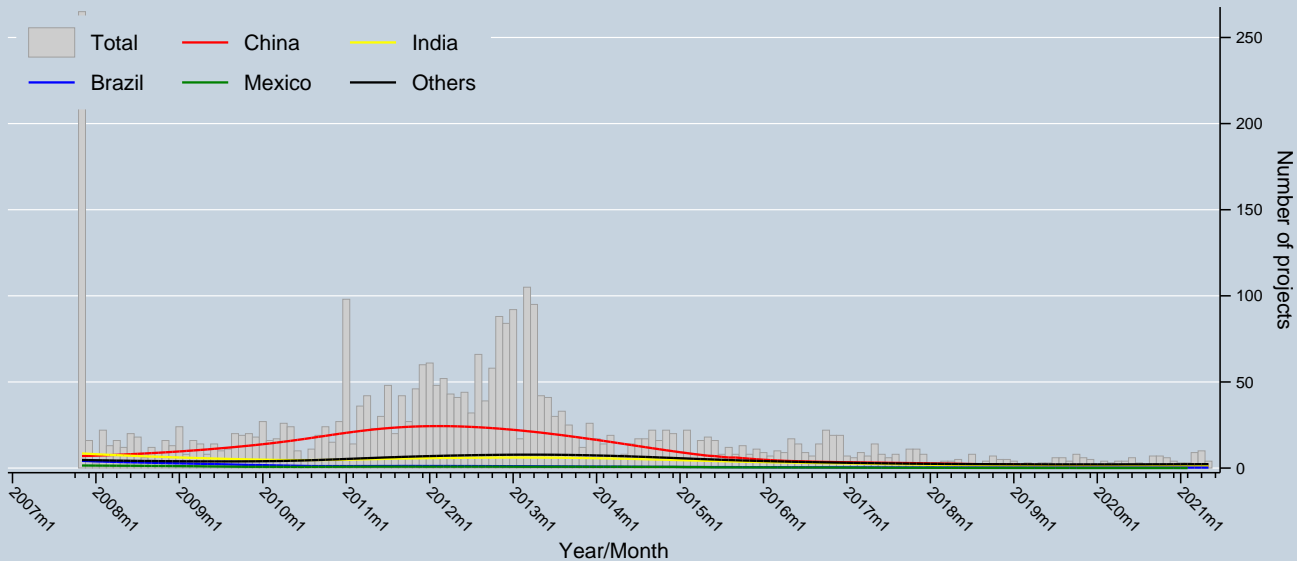

Trend of projects issued and issuing for the first time by Host Party

Data as of 31 May 2021
Source: UNFCCC

Notes: Trends are locally weighted regressions at a bandwidth of 0.50