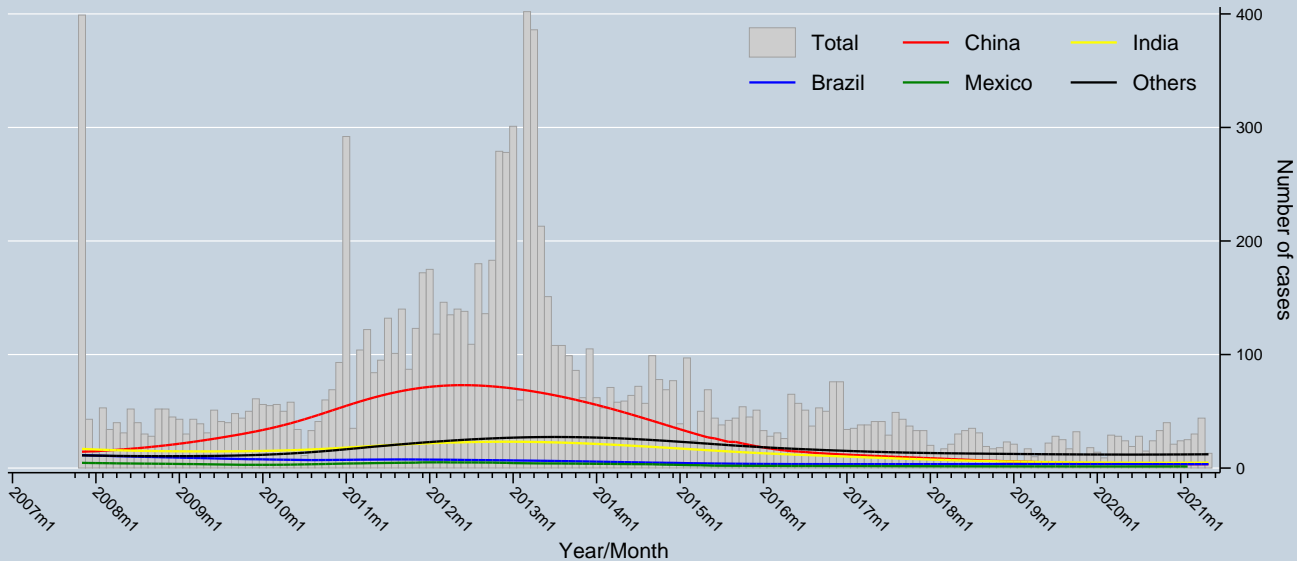

# Trend of issued and issuing cases by Host Party

Data as of 31 May 2021  
Source: UNFCCC

Notes: Trends are locally weighted regressions at a bandwidth of 0.50