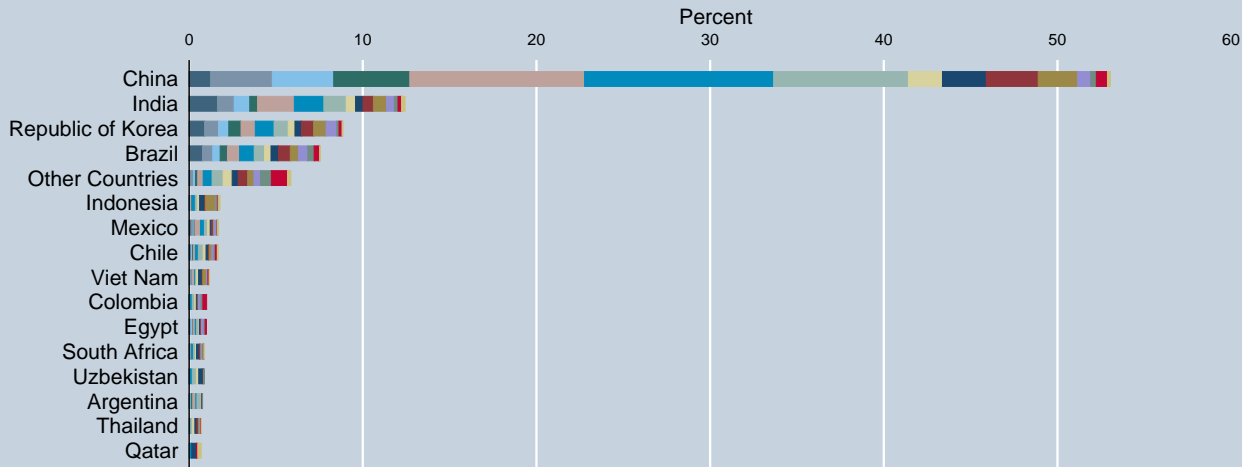

Distribution of CERs issued by Host Party

Total number of CERs issued: 2,088,723,136

Year of date of issuance
Data as of 31 May 2021
Source: UNFCCC