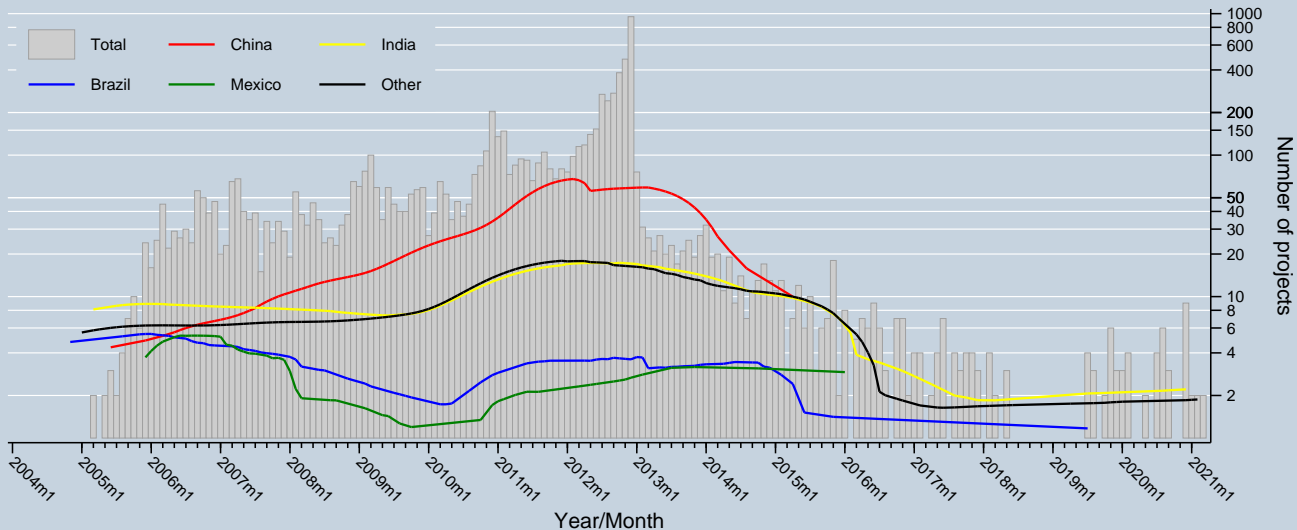

Trend of projects registered and registering by Host Party

Data as of 31 Mar 2021
Source: UNFCCC

Notes:
 - Trend is a locally weighted regression at a bandwidth of 0.50
 - Logarithmic scale has been applied