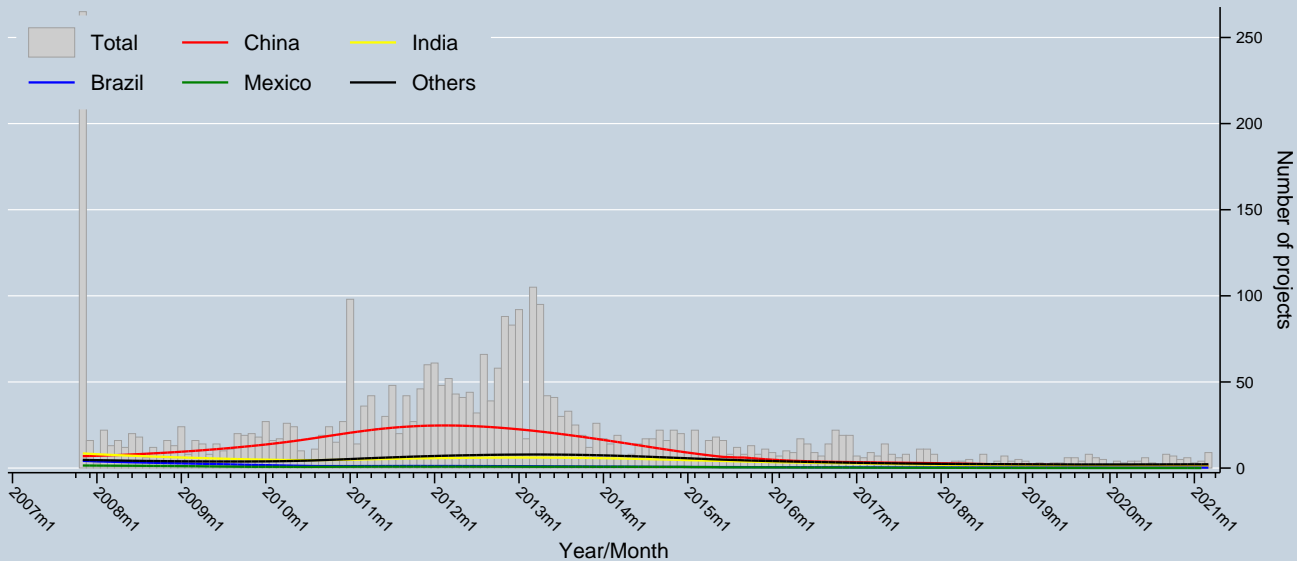

# Trend of projects issued and issuing for the first time by Host Party

Data as of 31 Mar 2021  
Source: UNFCCC

Notes: Trends are locally weighted regressions at a bandwidth of 0.50