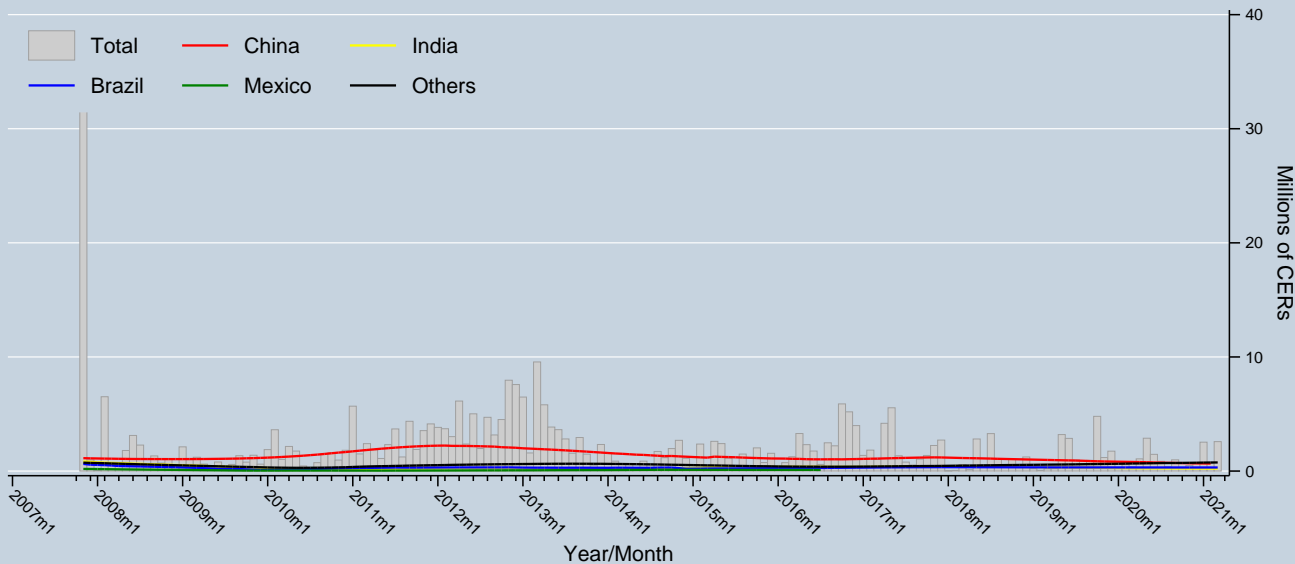

Trend of CERs issued and issuing for the first time by Host Party

Data as of 31 Mar 2021
Source: UNFCCC

Notes: Trends are locally weighted regressions at a bandwidth of 0.50