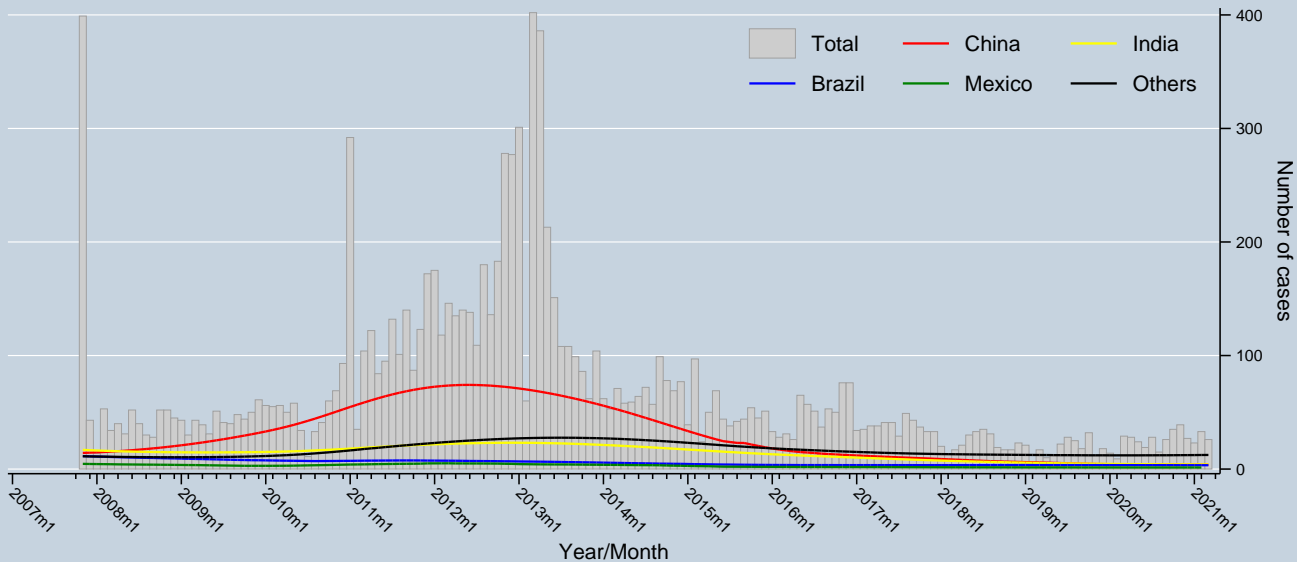

# Trend of issued and issuing cases by Host Party

Data as of 31 Mar 2021  
Source: UNFCCC

Notes: Trends are locally weighted regressions at a bandwidth of 0.50