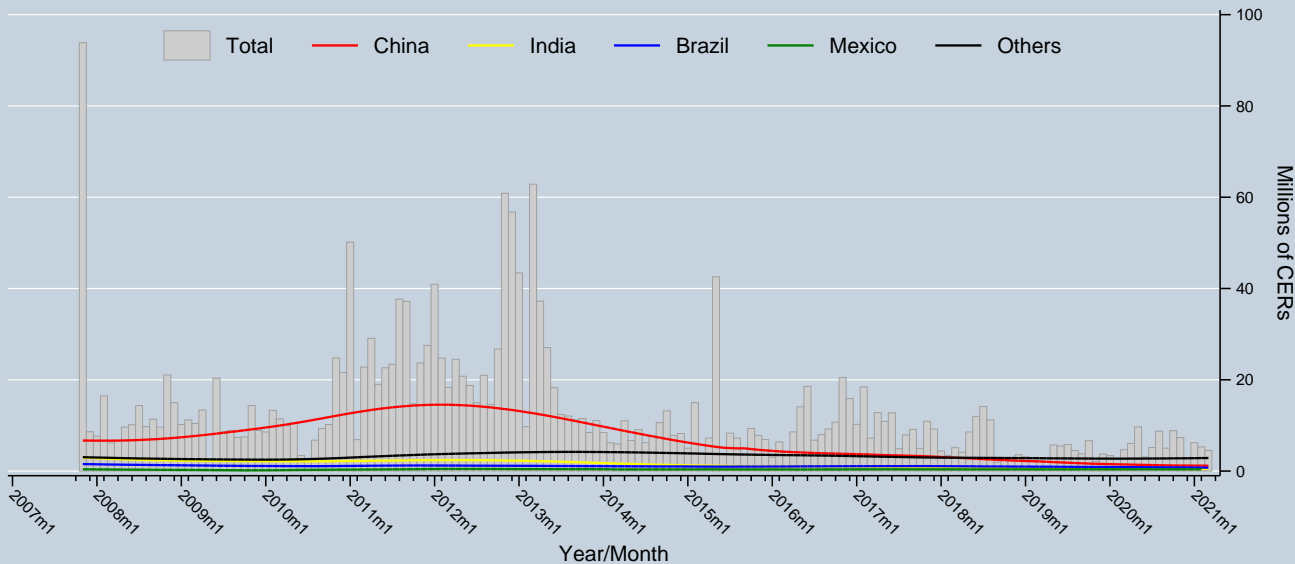

Trend of CERs issued and issuing by Host Party

Data as of 31 Mar 2021
Source: UNFCCC

Notes: Trends are locally weighted regressions at a bandwidth of 0.50