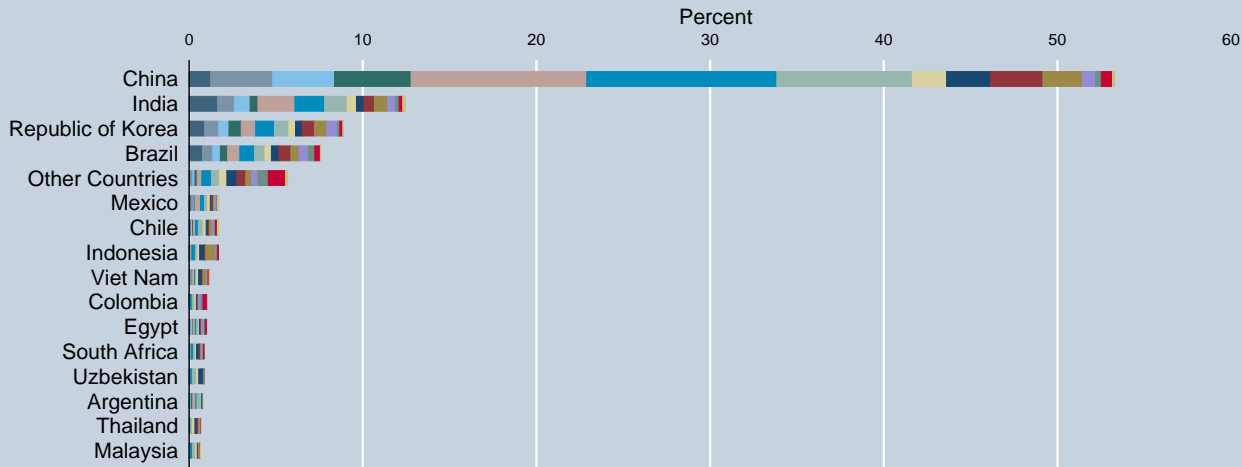

Distribution of CERs issued by Host Party

Total number of CERs issued: 2,077,258,679

Year of date of issuance
Data as of 31 Mar 2021
Source: UNFCCC