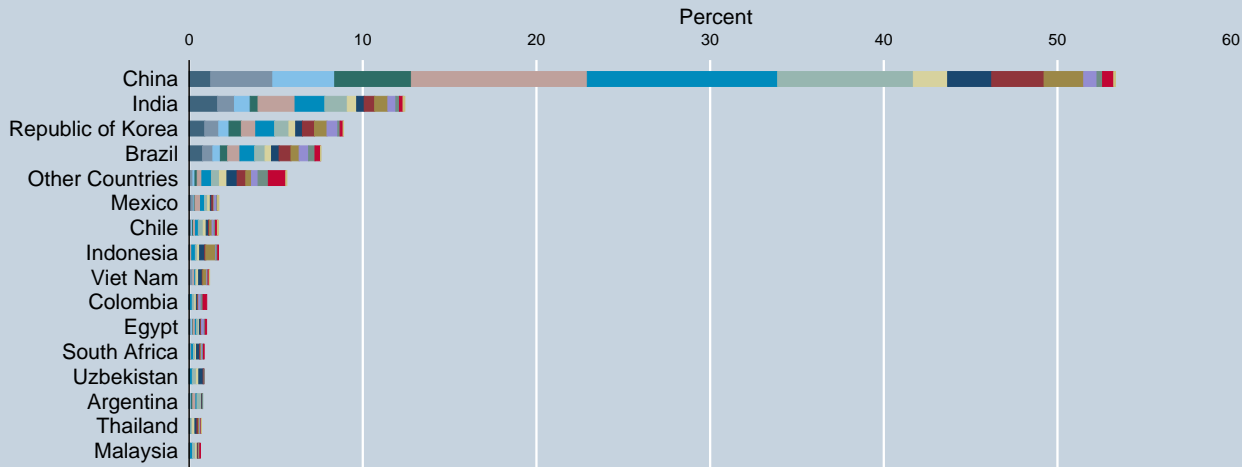

Distribution of CERs issued by Host Party

Total number of CERs issued: 2,074,395,315

Year of date of issuance
Data as of 28 Feb 2021
Source: UNFCCC