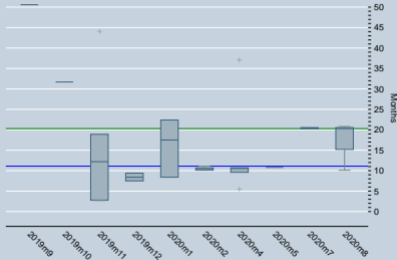

## Average time taken from validation to request for registration

11.1 months is the median over the last 12 months (blue line)  
20.3 months is the median over the last 6 months (green line)

Data as of 30 Sep 2020

2 record(s) are greater than 60 months and not displayed

Source: UNFCCC

Boxes: 75th percentile (upper hinge), median (centre line), 25th percentile (lower hinge); Whiskers: Adjacent values; Crosses: Outliers